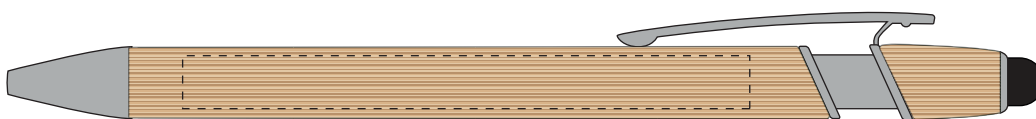

Your Ref:

Quantity:

Product Code: TPC731404

Our Ref:

Version: 1

Product Colour:

PRINTING CONCERNS:**PRODUCT INFO:**

We stock this item in the following colours

PANTONE REFERENCE(S)

● Engraving

ARTWORK SCALE 100%

ARTWORK SCALE 100%

Max engrave area: 75mm x 7mm

Product Image for visualisation
- colours may vary

The dashed line is to demonstrate print area and will not appear on your printed item